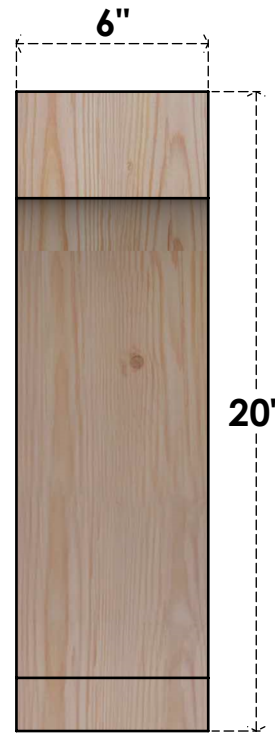

BRC06X08X20IMP00RDF

6"W X 8"D X 20"H IMPERIAL ROUGH SAWN BRACE, DOUGLAS FIR

SIDE

FRONT

EKENA MILLWORK
 2300 WEST MAIN ST.
 CLARKSVILLE, TX 75426
 TOLL FREE: 866-607-0453
 WWW.EKENAMILLWORK.COM

NOTES

1. INSTALLATION TO BE COMPLETED IN ACCORDANCE WITH MANUFACTURER'S SPECIFICATIONS.
2. DRAWING MAY NOT BE TO SCALE
3. THIS DRAWING IS INTENDED FOR DESIGN AND PLANNING PURPOSES ONLY.
4. ALL INFORMATION CONTAINED HEREIN WAS CURRENT AT THE TIME OF DEVELOPMENT BUT MUST BE REVIEWED AND APPROVED BY THE PRODUCT MANUFACTURER TO BE CONSIDERED ACCURATE.
5. PRODUCTS ARE NOT KILN DRIED. THIS ITEM IS UNIQUE AND WILL CONTAIN THE NATURAL VARIATIONS THAT THE WOOD SPECIES OFFERS. THIS MAY RESULT IN VARIATIONS UP TO 1/4"