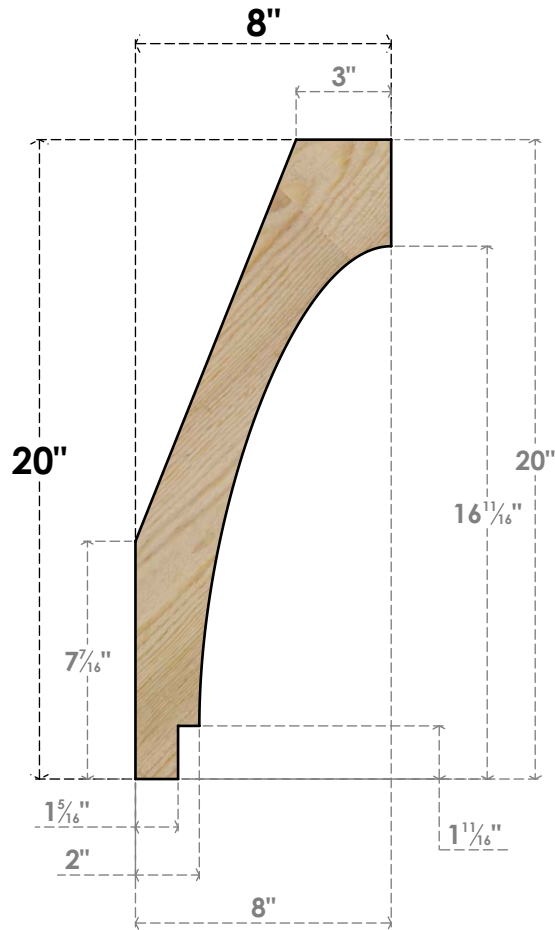

BRC06X08X20IMP00RDF

6"W X 8"D X 20"H IMPERIAL ROUGH SAWN BRACE, DOUGLAS FIR

SIDE

FRONT

EKENA MILLWORK
 2300 WEST MAIN ST.
 CLARKSVILLE, TX 75426
 TOLL FREE: 866-607-0453
 WWW.EKENAMILLWORK.COM

NOTES

1. INSTALLATION TO BE COMPLETED IN ACCORDANCE WITH MANUFACTURER'S SPECIFICATIONS.
2. DRAWING MAY NOT BE TO SCALE
3. THIS DRAWING IS INTENDED FOR DESIGN AND PLANNING PURPOSES ONLY.
4. ALL INFORMATION CONTAINED HEREIN WAS CURRENT AT THE TIME OF DEVELOPMENT BUT MUST BE REVIEWED AND APPROVED BY THE PRODUCT MANUFACTURER TO BE CONSIDERED ACCURATE.
5. PRODUCTS ARE NOT KILN DRIED. THIS ITEM IS UNIQUE AND WILL CONTAIN THE NATURAL VARIATIONS THAT THE WOOD SPECIES OFFERS. THIS MAY RESULT IN VARIATIONS UP TO 1/4"